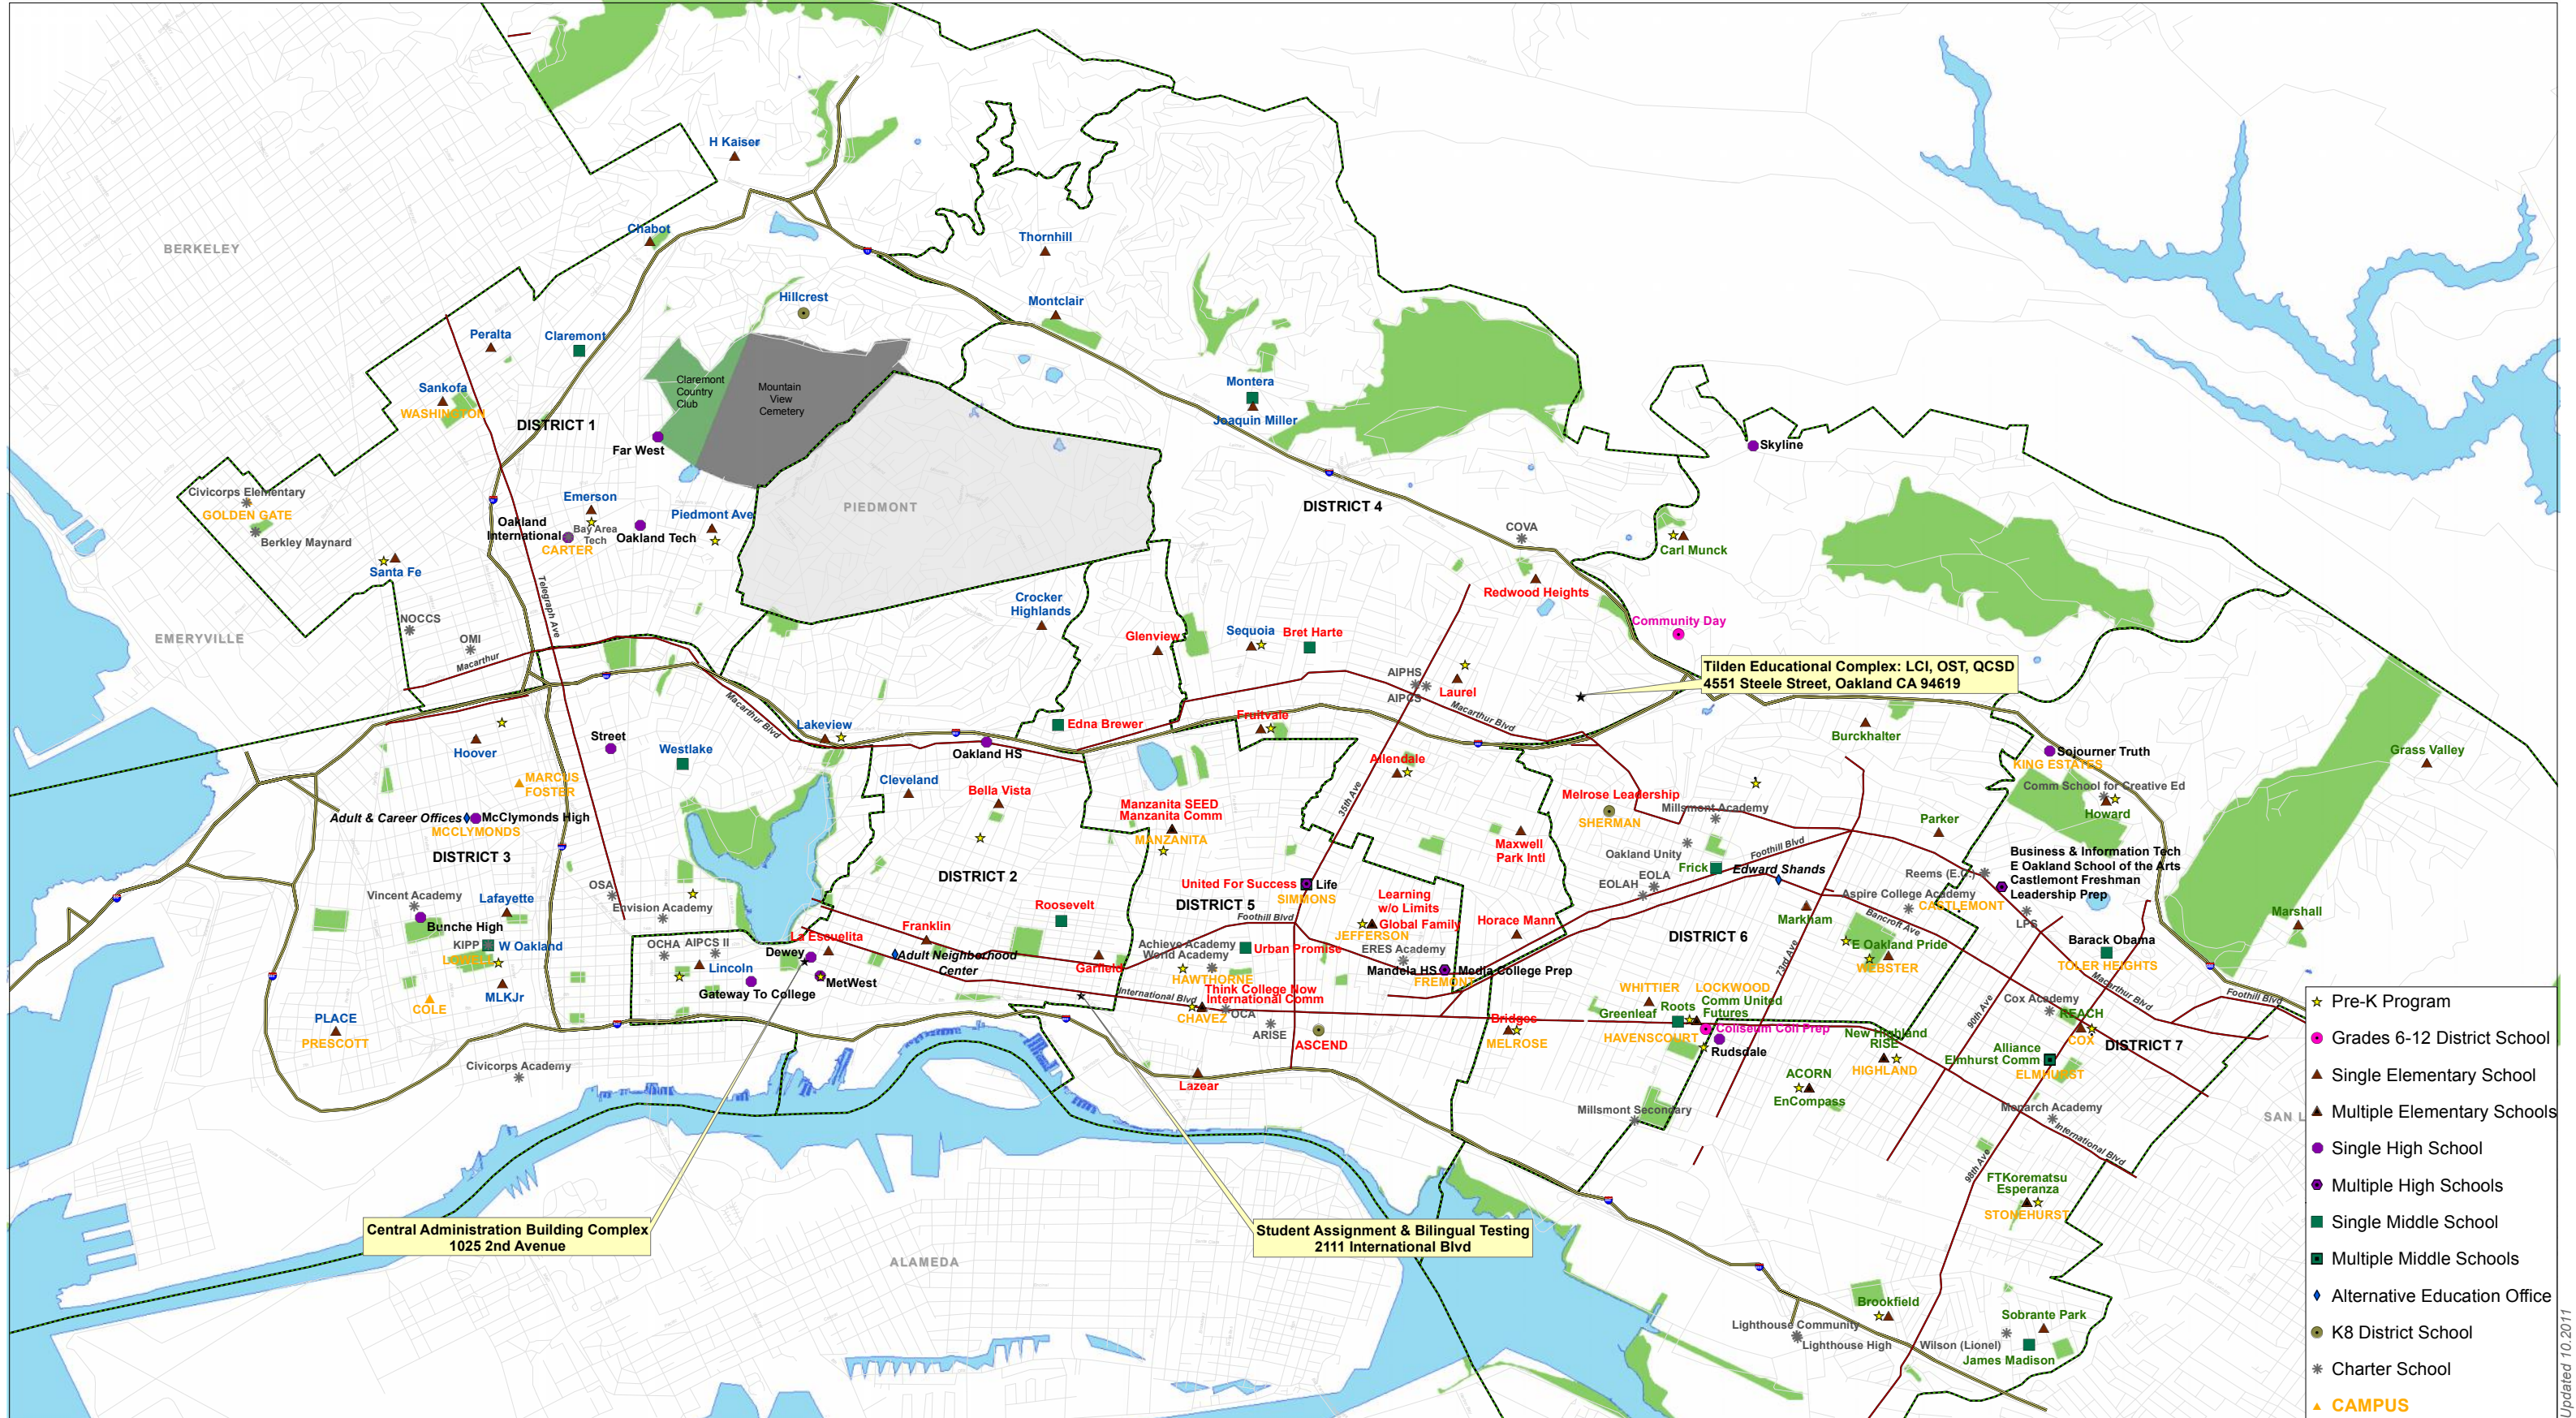

# 2011-2012 Oakland Unified School District District & Charter Locations

- ★ Pre-K Program
- Grades 6-12 District School
- ▲ Single Elementary School
- ▲ Multiple Elementary Schools
- Single High School
- Multiple High Schools
- Single Middle School
- Multiple Middle Schools
- ◆ Alternative Education Office
- K8 District School
- \* Charter School
- ▲ CAMPUS

Note: Elementary and middle school names colored according to assigned OUSD Region: Region 1 = BLUE; Region 2 = RED; Region 3 = GREEN