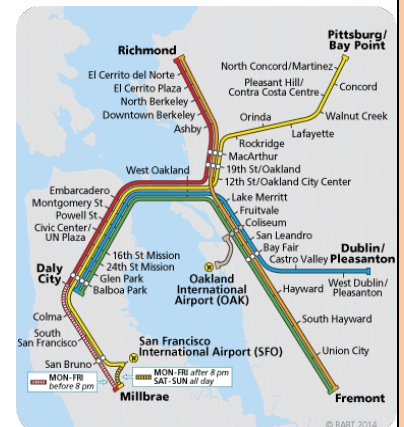

Please see modes of transportation, parking, and map to the office below (v2)

TRANSPORTATION

AC Transit

Coming from Foothill Blvd:

Take **Bus #40** : 31 min (37 stops)

40 towards 40 Downtown Oakland

12th St & Broadway

Walk About 2 minutes

BART

Coming from the East Bay:

Take **Richmond BART**

Exit 12th Street Station

Walk about 2 minutes

PARKING

Street Parking Phone App